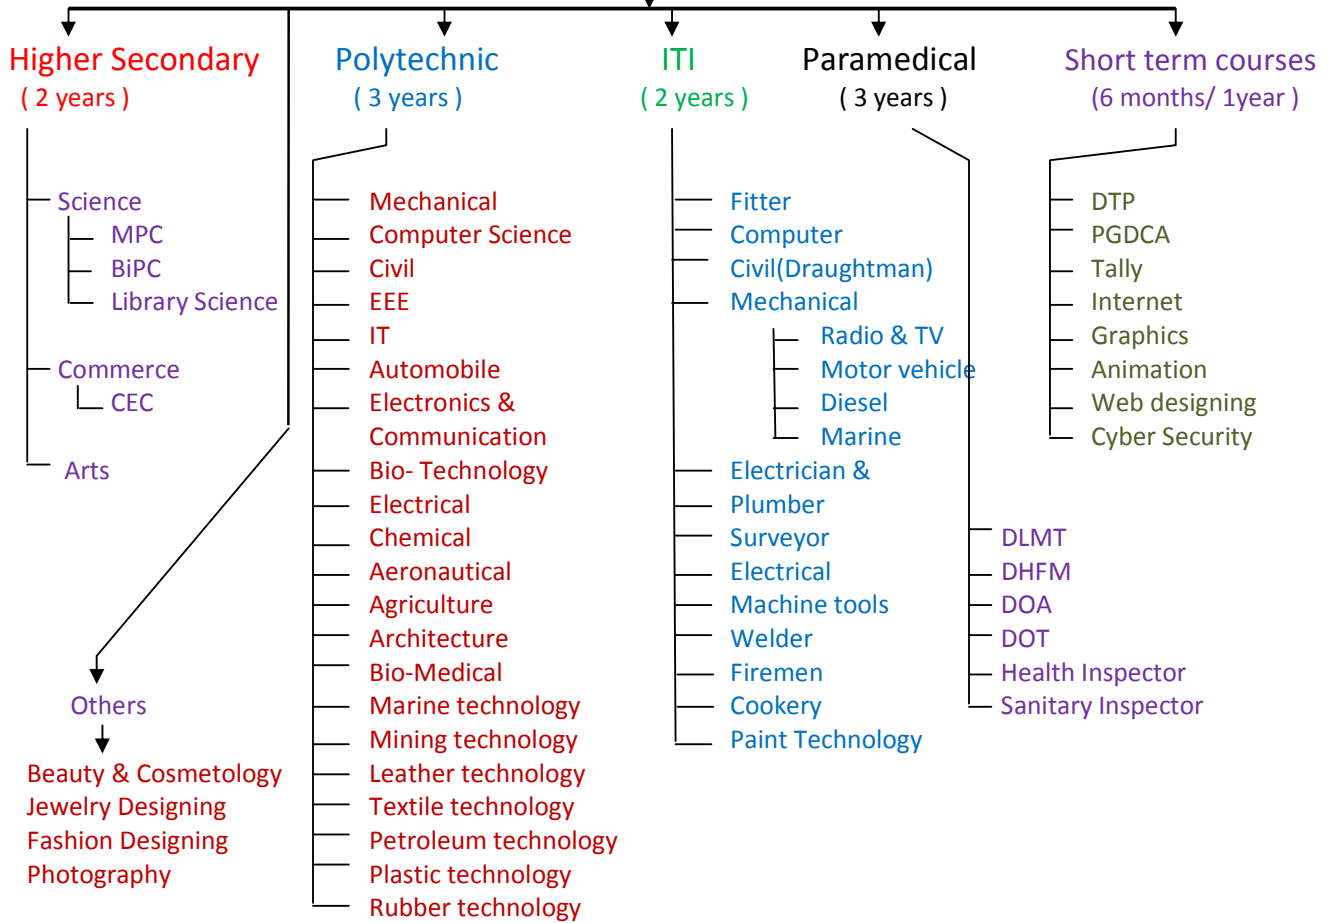

What Next ?

After 10th class

KHATRA ADIBASI MAHAVIDYALAYA
CAREER COUNSELLING CELL

- Govt. Jobs**
- VRA
 - Military
 - AW (Female)
 - Driving Posts

What Next ?

After Intermediate

Engineering (4 Years)

BE / B. Tech

Eligible MPC

Entrance Tests
EAMCET, IIT, AIEEE, BITSAT ..etc

- CSE
- IT
- ECE
- EEE
- Civil Eng
- Mechanical Eng
- Chemical Eng
- Aeronautical Eng
- Aerospace Eng
- Agricultural Eng
- Automobile Eng
- Bio-medical Eng
- Bio-technology Eng
- Ceramic Eng
- Industrial Eng
- Environmental Eng
- Marine Eng
- Mining Eng
- Silk & Textile Eng